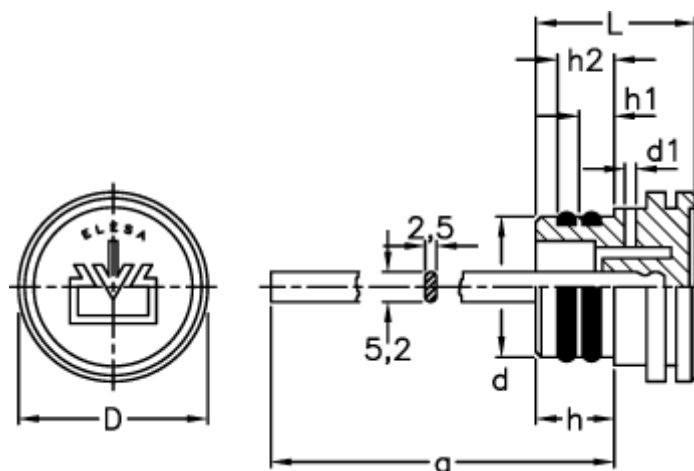

Article number: 2311059925

Description: E+G Oil fill plug push-fit w/dipstick
TPCF.26+a

Measures

a	= 188
D	= 35
d +0.2 0	= 26
d1	= 2
h	= 14
h1	= 6.5
h2	= 10.5
L	= 29.5